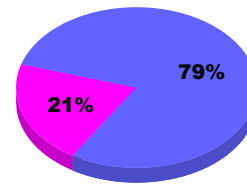

YTD Status Quo Clubs 2011-2012

Status Quo Clubs Compared to Status Quo Members

Legend: Status Quo Clubs (Cyan), Total Status Quo Members (Green)

MEMBERSHIP

**Membership Results
2011-2012**

**Membership
2010-2011**

Month	Net Memb Goal	Actual New Memb	Actual Dropped Memb	Gain/Loss of Memb	Gain/Loss of Memb
Jul/Aug/Sep		3	-21	-18	-4
Totals		3	-21	-18	-4

Membership Results 2011-2012

Goal, New, Dropped, Gain/Loss

Legend: Goal (Cyan), Actual (Green), Dropped (Yellow), Gain Loss (Magenta)

Comparison of Membership Gain/Loss

Current Year Compared to the Previous Year

Legend: Current Year (Cyan), Previous Year (Green)

Gender Comparison 2011-2012

Jul/Aug/Sep

Legend: Male (Cyan), Female (Magenta)